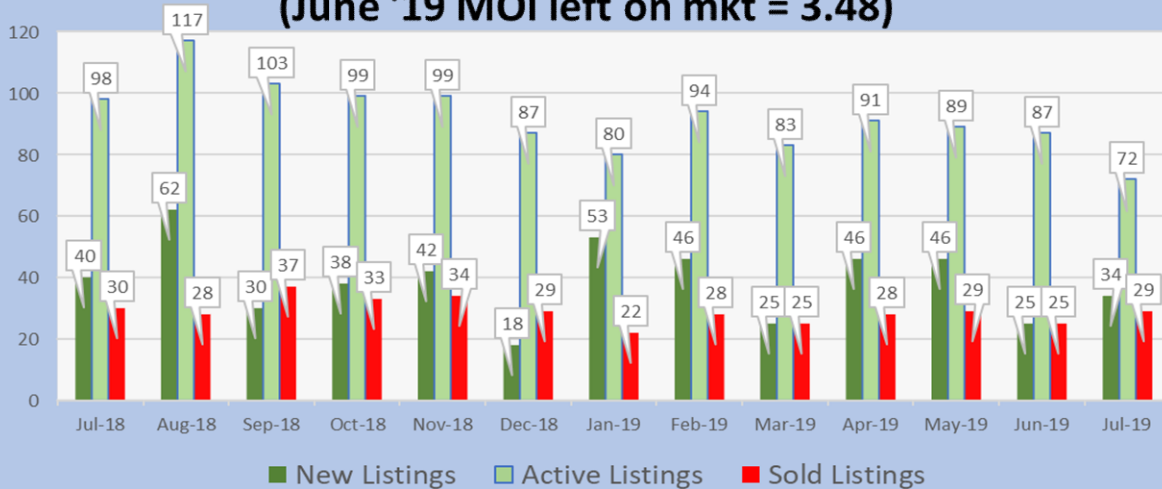

Maricopa County 3s & 4s

72 Active Listings represent 2.48 Months of Inventory Left on Market

(June '19 MOI left on mkt = 3.48)

■ New Listings ■ Active Listings ■ Sold Listings

City of Phoenix 3s & 4s

42 Active Listings represent 2.21 Months Inventory Left on Market

(June '19 MOI left on mkt = 4.85)

■ New Listings ■ Active Listings ■ Sold Listings

Data compiled by Lloyd Kaipainen

All rights reserved - ©2019

www.phxazapts.com

602-999-2772

Data compiled by Lloyd Kaipainen
All rights reserved - ©2019
www.phxazapts.com
602-999-2772