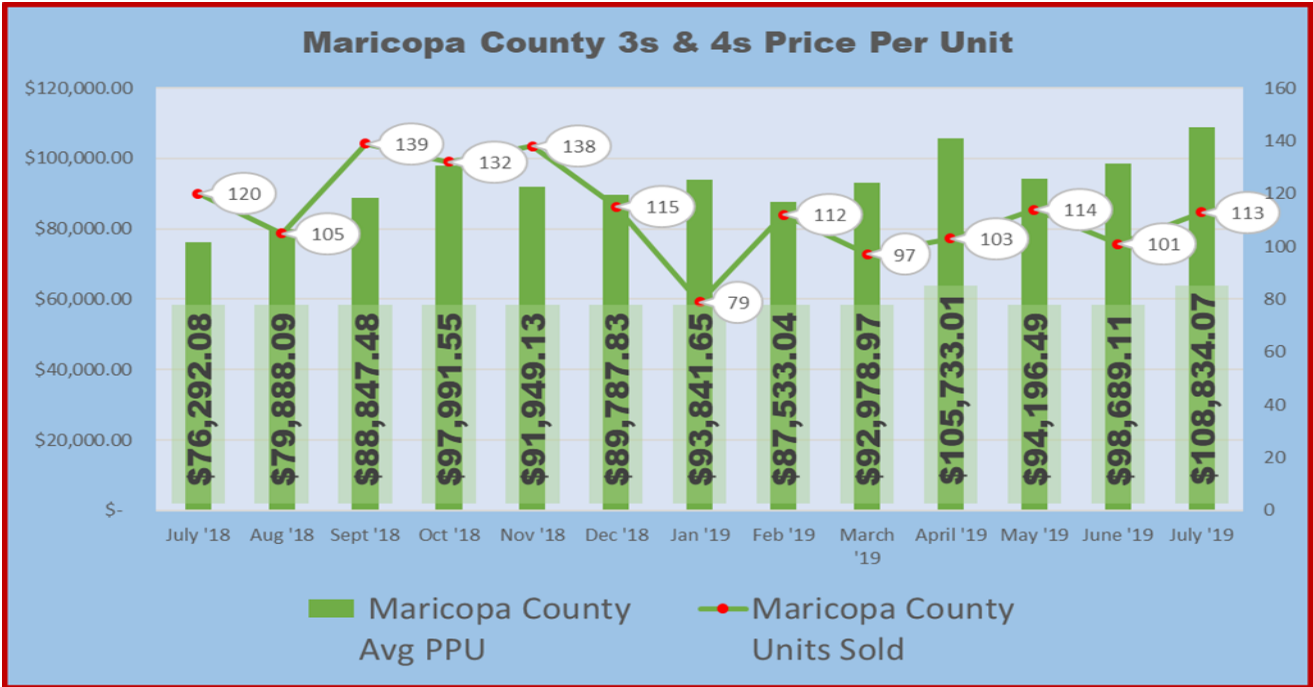

Maricopa County 3s & 4s

72 Active Listings represent 2.48 Months of Inventory Left on Market

(June '19 MOI left on mkt = 3.48)

■ New Listings ■ Active Listings ■ Sold Listings

City of Phoenix 3s & 4s

42 Active Listings represent 2.21 Months Inventory Left on Market

(June '19 MOI left on mkt = 4.85)

■ New Listings ■ Active Listings ■ Sold Listings

Data compiled by Lloyd Kaipainen

All rights reserved - ©2019

www.phxazapts.com

602-999-2772

Data compiled by Lloyd Kaipainen
All rights reserved - ©2019
www.phxazapts.com
602-999-2772