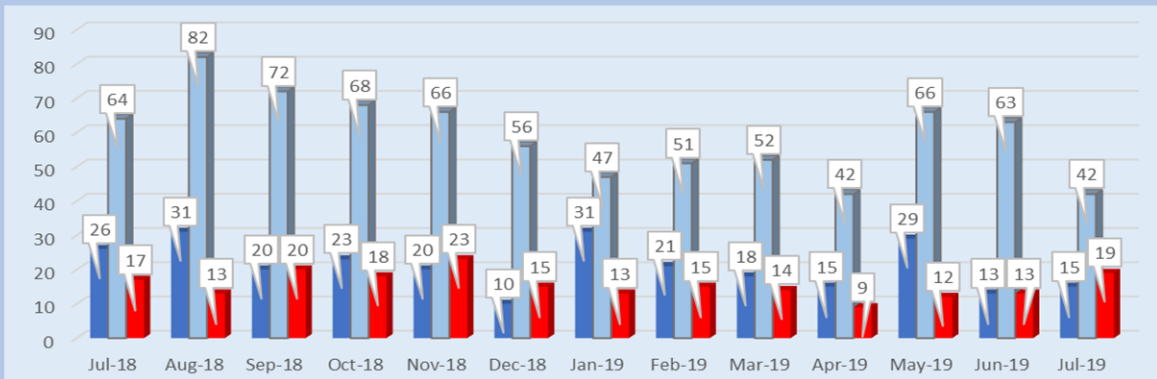

Maricopa County 3s & 4s

72 Active Listings represent 2.48 Months of Inventory Left on Market

(June '19 MOI left on mkt = 3.48)

■ New Listings ■ Active Listings ■ Sold Listings

City of Phoenix 3s & 4s

42 Active Listings represent 2.21 Months Inventory Left on Market

(June '19 MOI left on mkt = 4.85)

■ New Listings ■ Active Listings ■ Sold Listings

Data compiled by Lloyd Kaipainen

All rights reserved - ©2019

www.phxazapts.com

602-999-2772

Data compiled by Lloyd Kaipainen
All rights reserved - ©2019
www.phxazapts.com
602-999-2772