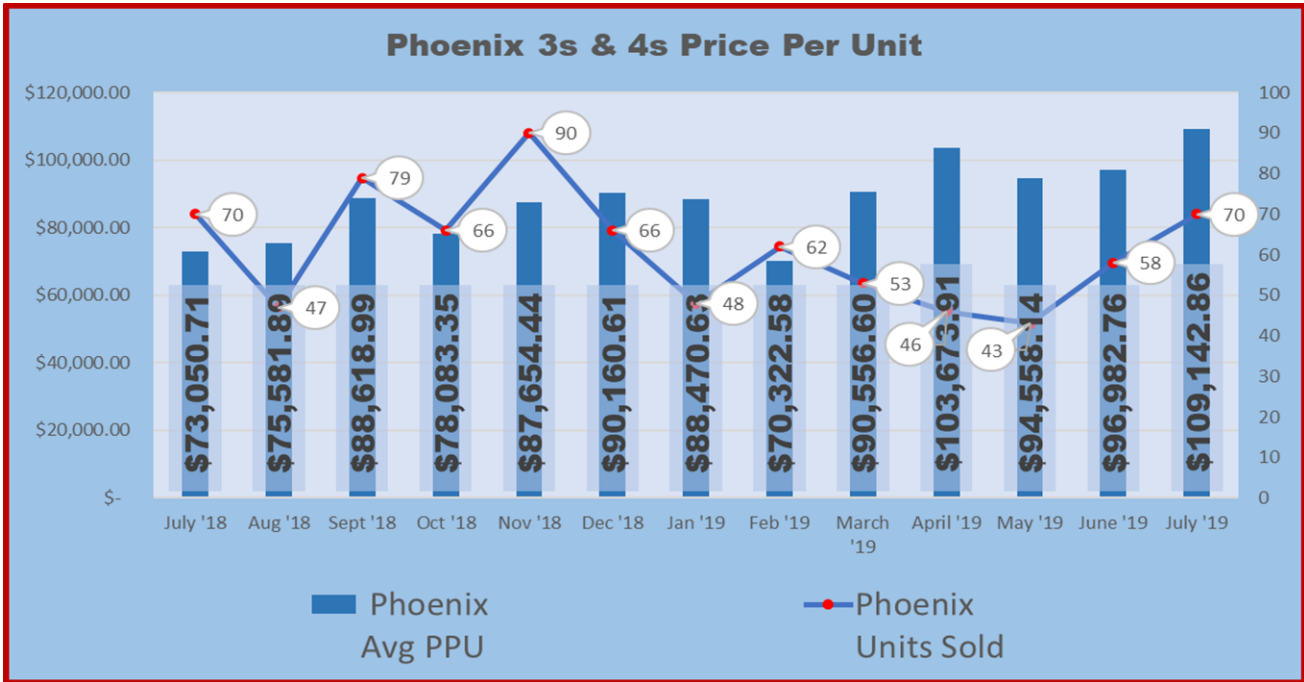

Maricopa County 3s & 4s

72 Active Listings represent 2.48 Months of Inventory Left on Market

(June '19 MOI left on mkt = 3.48)

■ New Listings ■ Active Listings ■ Sold Listings

City of Phoenix 3s & 4s

42 Active Listings represent 2.21 Months Inventory Left on Market

(June '19 MOI left on mkt = 4.85)

■ New Listings ■ Active Listings ■ Sold Listings

Data compiled by Lloyd Kaipainen

All rights reserved - ©2019

www.phxazapts.com

602-999-2772

Data compiled by Lloyd Kaipainen
All rights reserved - ©2019
www.phxazapts.com
602-999-2772