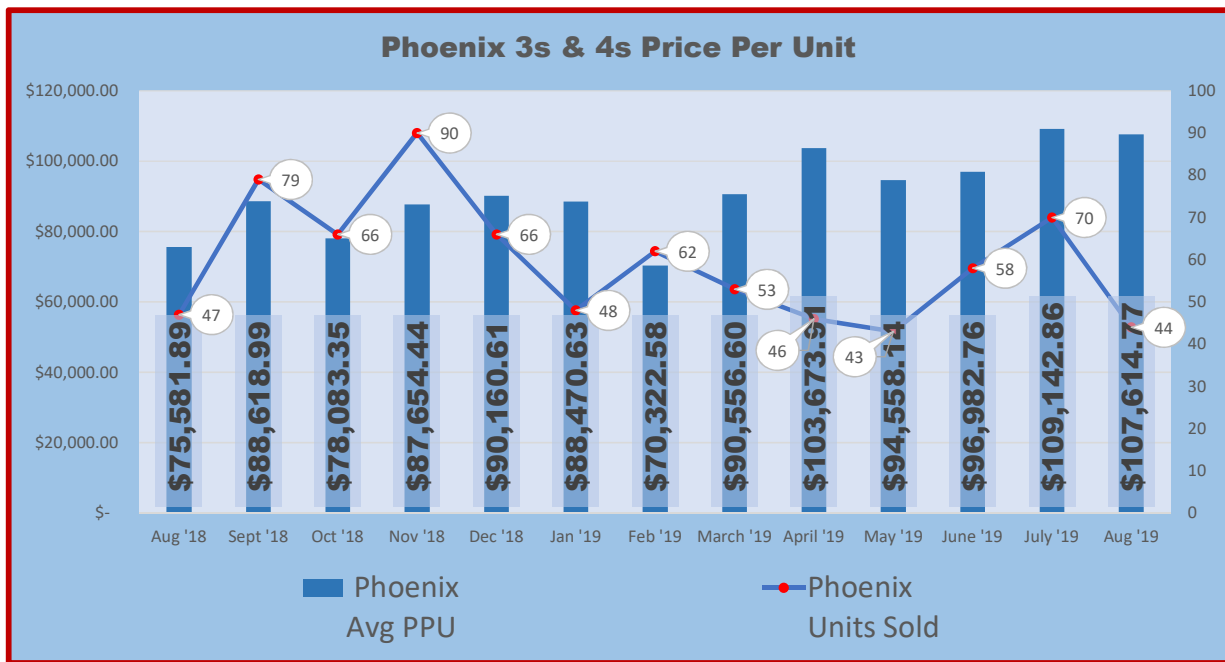

Data compiled by Lloyd Kaipainen
All rights reserved - ©2019
www.phxazapts.com
602-999-2772