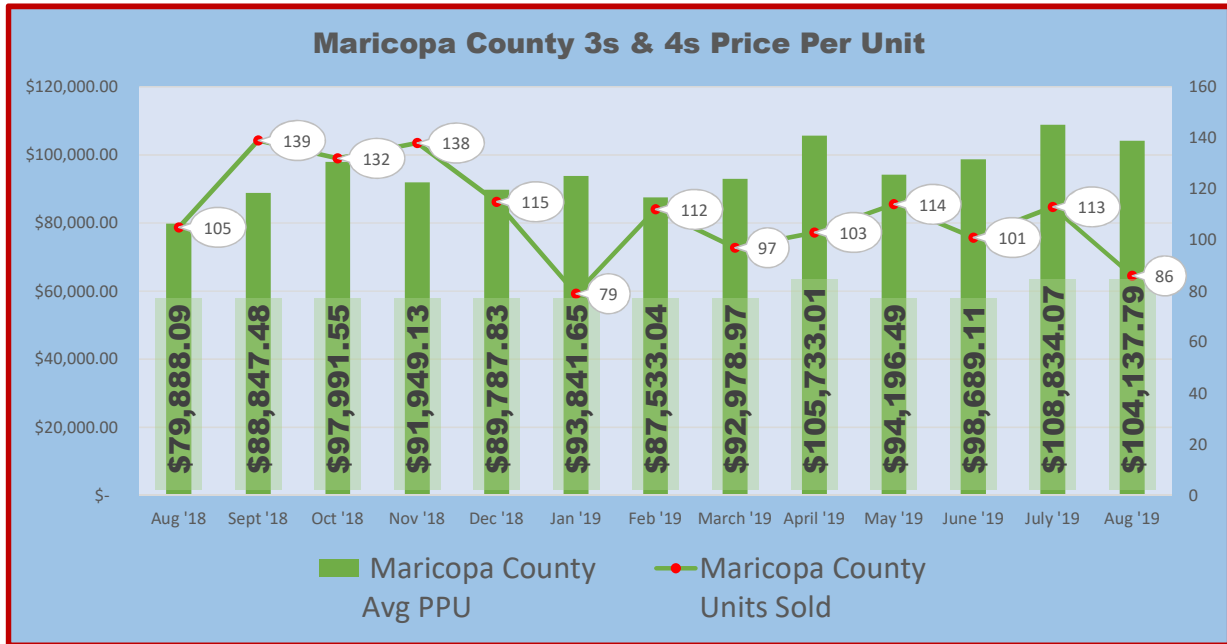

Data compiled by Lloyd Kaipainen
All rights reserved - ©2019
www.phxazapts.com
602-999-2772