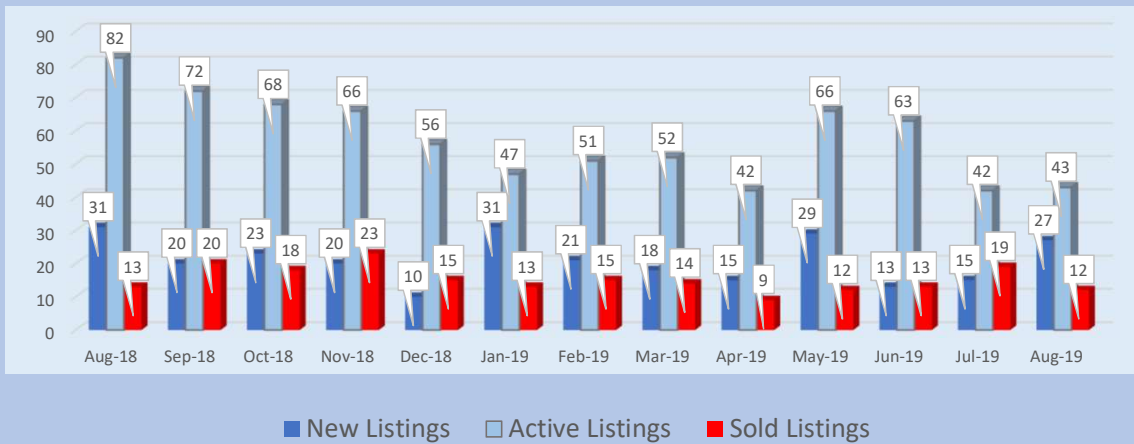

Maricopa County 3s & 4s

**68 Active Listings represent 3.09 Months of Inventory Left on Market
(July '19 MOI left on mkt = 2.48)**

■ New Listings ■ Active Listings ■ Sold Listings

City of Phoenix 3s & 4s

**43 Active Listings represent 3.58 Months Inventory Left on Market
(July '19 MOI left on mkt = 2.21)**

■ New Listings ■ Active Listings ■ Sold Listings

Data compiled by Lloyd Kaipainen

All rights reserved - ©2019